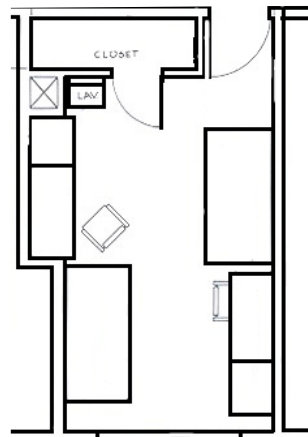

Room Styles

@ St. John's Catholic Newman Center

{North Rooms}

Double Suite -

- 2 double rooms with shared bath and living room

Suite Single

- 4 single rooms with shared living room and bathroom

Private Single

- Shared bathroom
- 10 fully handicap-accessible rooms

{South Rooms}

Double

Single