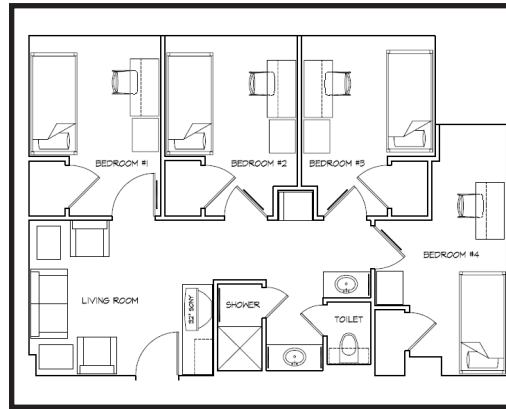

Room Styles

@ St. John's Catholic Newman Center

{North Rooms}

Double Suite -

- 2 double rooms with shared bath and living room

Suite Single

- 4 single rooms with shared living room and bathroom

Private Single

- Shared bathroom
- 10 fully handicap-accessible rooms

{South Rooms}

Double

Single