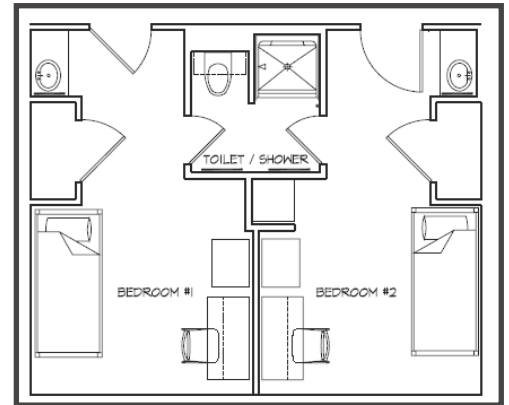

Room Styles

@ St. John's Catholic Newman Center

{North Rooms}

Double Suite -

- 2 double rooms with shared bath and living room

Suite Single

- 4 single rooms with shared living room and bathroom

Private Single

- Shared bathroom
- 10 fully handicap-accessible rooms

{South Rooms}

Double

Single