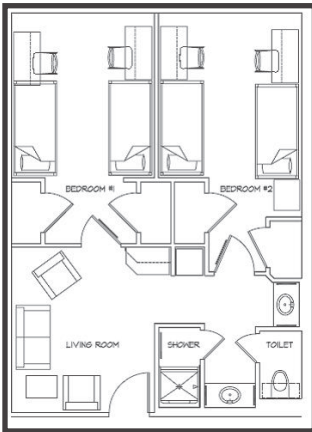

Room Styles

@ St. John's Catholic Newman Center

{North Rooms}

Double Suite -

- 2 double rooms with shared bath and living room

Suite Single

- 4 single rooms with shared living room and bathroom

Private Single

- Shared bathroom
- 10 fully handicap-accessible rooms

{South Rooms}

Double

Single